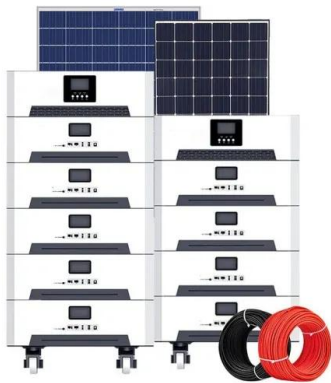

Electric Bike Power Consumption: E-Bike Energy ...

Discover how much energy e-bikes actually use in this in-depth guide to electric bike power consumption (inc. e-bike power calculator).