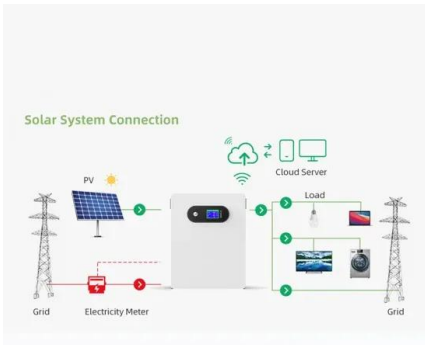

Services

We offer hardware and software services specifically engineered to improve power quality, energy efficiency, and energy system economics. Model-based energy/power system analysis and design Control system design and ...

Edge Energy Consulting LLC

Edge Energy has proven methods that enable high and precise flow rates at a significantly reduced cost compared to the expenses incurred during periods of inactivity, which lead to the loss of valuable cash flow. Call Us Today! "There are no secrets to success. It is the result of preparation, hard work, and learning from failure".

EAST EDGE ENERGY LIMITED LIABILITY PARTNERSHIP Company ...

EAST EDGE ENERGY LIMITED LIABILITY PARTNERSHIP Company Profile , CHIYODA-KU, TOKYO, Japan , Competitors, Financials & Contacts - Dun & Bradstreet

Home

Trina Solar Japan Energy is a Trusted Partner for Solar Plant Development Committed to sustainable practices. Trina Solar plays an important role in setting new benchmarks for the global industry by fostering best practices, world-class quality standards, and sound policies.