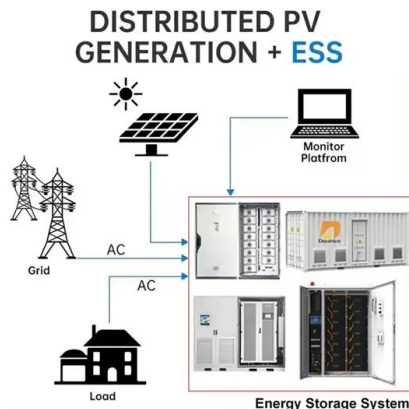

### dodoma energy storage industrial park factory operation ...

Pursuant to the Agreement, the new energy storage industrial park (the "Jiaying Project") would consist of an innovation and research center and two manufacturing facilities for new energy storage.

### Dodoma battery energy storage industrial park

Yiwei lithium energy announced that the

company and its subsidiaries plan to invest in the construction of a new energy power storage battery industrial park with an annual output of 104.5gwh in Duodao District, Jingmen (including 11gwh of capacity built, 11gwh of capacity under construction and 82.5gwh of capacity to be invested and

## Dodoma energy storage industrial park won the bid

The multi-vector energy solutions such as combined heat and power (CHP) units and heat pumps (HPs) can fulfil the energy utilization requirements of modern industrial parks.

## Dodoma New Energy Storage Production Base Powering ...

Designed to address grid stability and energy accessibility challenges, this facility represents a leap forward for industries ranging from solar farms to urban infrastructure.