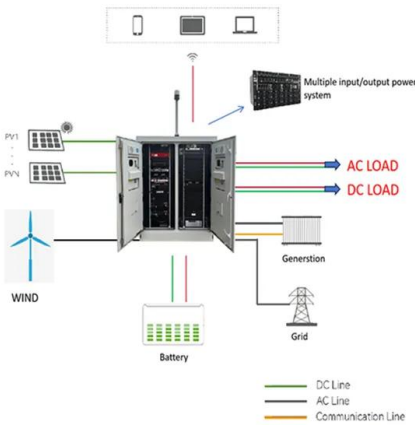

### dodoma energy storage industrial park factory operation ...

Pursuant to the Agreement, the new energy storage industrial park (the "Jiaying Project") would consist of an innovation and research center and two manufacturing facilities for new energy storage.

## Dodoma energy storage industrial park won the bid

The multi-vector energy solutions such as combined heat and power (CHP) units and heat pumps (HPs) can fulfil the energy utilization requirements of modern industrial parks.