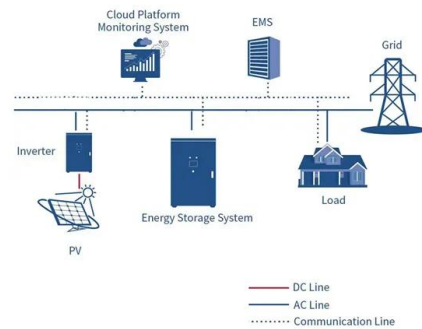

How Trees Affect Solar Panels and What You Can Do ...

While you can do a few things on your own to optimise energy generation from solar panels in the presence of trees, consulting with a professional can provide more advanced solutions and techniques. These ...