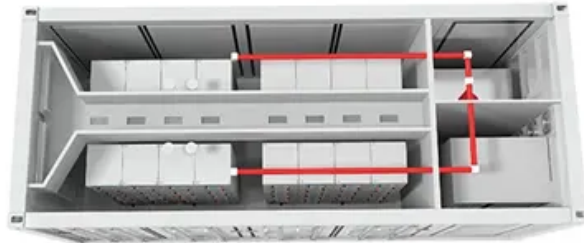

European Solar Energy Storage

Czechia electric cabinets