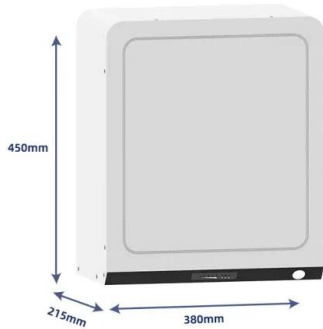

Customized turnkey solar container quotation for Mauritius project

---