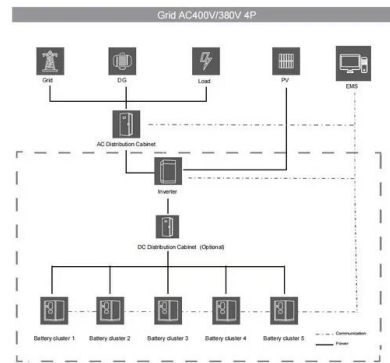

Coldplay Announces 10 Massive North American Stadium Shows ...

On Oct. 8, the British rock band unveiled 10 massive new North American stadium dates for its ongoing Music of the Spheres World Tour, set to take place in summer 2025.