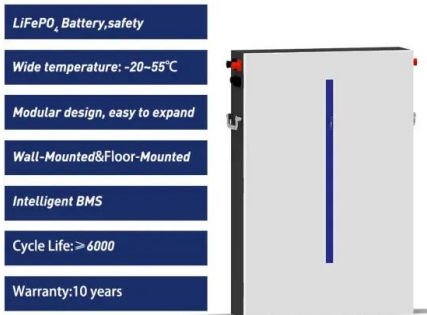

Afirmacje zdrowia - 30 przyk?adów afirmacji

Afirmacje zdrowia to pozytywne stwierdzenia, które pomagaj? ksztaltowa? nasze my?li, uczucia i przekonania na temat naszego zdrowia. Oto 30 starannie dobranych afirmacji ...

[Read Font File](#)

Browse all glyphs included in your font with a visual character map. Analyze and interact with variable font axes to see how they affect the font appearance. Use directly in your browser ...

Why Do Chickens Lay Eggs Every Day But Other Birds Don't?

Wild chickens don't lay as many eggs as domesticated chickens, because they don't have access to as much food as domesticated chickens. Most domesticated chickens ...

Cookie Run: Kingdom coupon codes and how to use them

3 days ago · Here's a quick guide to get free Cookie Run: Kingdom coupon codes and also to redeem them. In this article, I'll provide you with a list of the latest Cookie Run: Kingdom ...