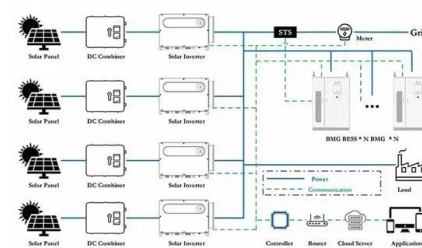

Seattle Hyundai

Read reviews by dealership customers, get a map and directions, contact the dealer, view inventory, hours of operation, and dealership photos and video. Learn about Seattle Hyundai ...