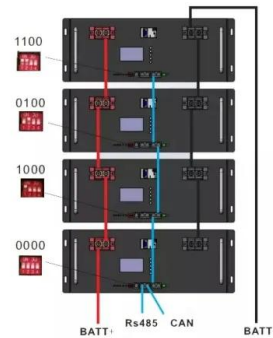

Custom Solar Modules , SunWize , Power Independence

Trust SunWize to deliver expertly engineered custom solar modules for your portable industrial and electronic applications. Moreover, with over 15 years of ...

Custom Solar Panels for Industrial & IoT Applications

Voltaic designs and manufactures custom, high-quality solar power panels and mounting solutions for a wide range of industrial applications including asset ...