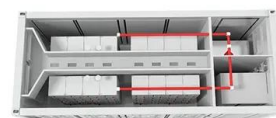

SS12VP - Perspex Drawer Trolley - Emery Industries

For healthcare facilities looking to upgrade or expand their equipment, Emery Industries offers a comprehensive range of Dressing Trolleys designed to meet the diverse needs of medical ...