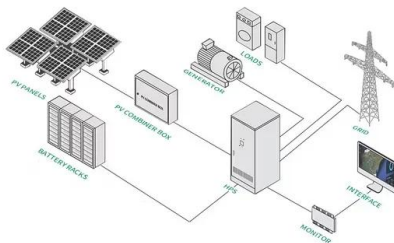

Is there a tag to turn off caching in all browsers?

I found that Chrome responds better to Cache-Control: no-cache (100% conditional requests afterwards). "no-store" sometimes loaded from cache without even attempting a conditional ...

ESS

[Solar Quotation Format 3 , PDF](#)

The document is a quotation from a solar energy company providing details of solar equipment and their prices. It includes 7 items - solar panels, circuit ...

[How to use Google Drive](#)

How to use Google Drive Want advanced Google Workspace features for your business? Try Google Workspace today! Google Drive helps you keep all your files together. You can upload ...