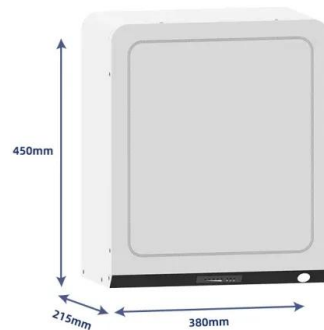

Space Needle: Tickets, Prices, Opening Hours, What to Expect

Discover the ultimate guide to visiting the Space Needle! Learn all about tickets, prices, the best times to go, and must-see attractions at this landmark.