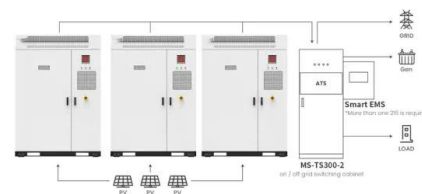

[Texas Map 2025](#)

Interactive Texas map showing cities, counties, and landmarks. Explore Texas geography, learn about Austin, Houston, San Antonio, Dallas, Austin, and major attractions in The Lone Star State.

Application scenarios of energy storage battery products