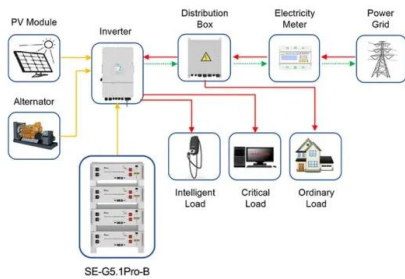

Application scenarios of energy storage battery products

Ability for Form Placeholder to poll · filamentphp filament

We make use of Placeholder in forms, to show data related to the entity. For example let's say we have an EditUser page and form. We are using Placeholder as an ...

Marine Grade Plywood

Woodworkers are loving Marine Grade Plywood. Flawless Inner Plies. More solid-wood plies than regular plywood for the ultimate performance, and they won't delaminate in wet environments. ...