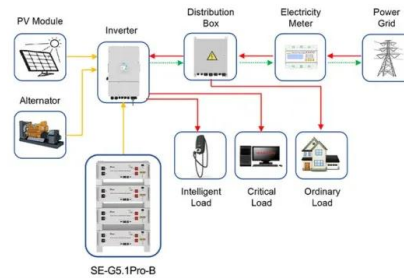

Application scenarios of energy storage battery products

Shop Kettlebell Instructor SFG I, West Midlands, United ...

StrongFirst Kettlebell Instructor SFG I, West Midlands, United Kingdom--October 31-November 2, 2025 , Standard Price of £1295 available now and ends October 17, 2025 Late Price of £1395 ...