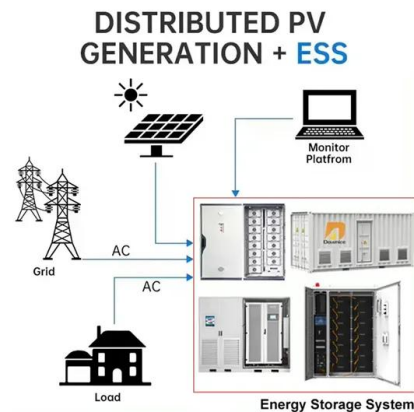

What is gdm3, kdm, lightdm? How to install and remove them?

gdm3, kdm, and lightdm are all display managers. They provide graphical logins and handle user authentication. From a Wiki article, A display manager presents the user with ...