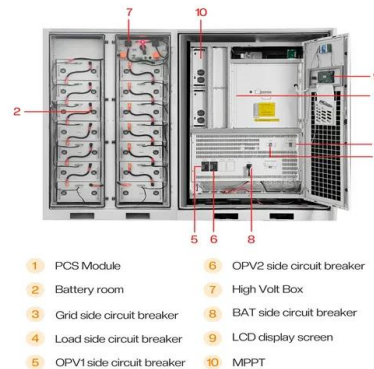

TradingView Download

Access TradingView for advanced financial charts, real-time market analysis, and trading tools. Download the TradingView app to enhance your trading strategy with customizable indicators ...