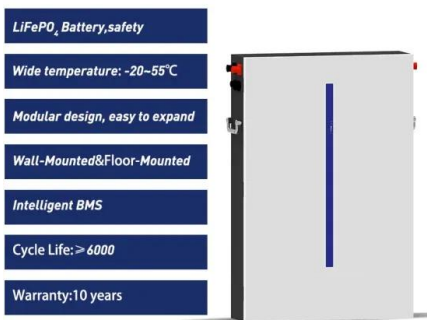

Under the search box, personalized search ...