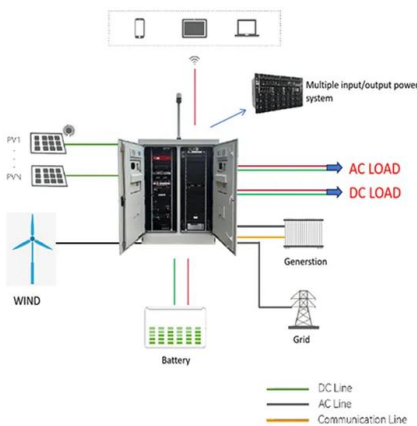

Ponzi Scheme , Definition, How It Works, Examples, Red Flags

A Ponzi scheme (or a "Ponzi scam") is an investment scam in which early investors are paid returns from funds contributed by later investors, although it has taken on a ...

Hotel Gamma Tijuana

El Gamma By Fiesta Inn Tijuana es un confortable alojamiento 4 estrellas de Tijuana que se encuentra en una zona a las afueras, a 5 minutos de la frontera con Estados Unidos y cerca ...

`Add a product` section is missing in Facebook Dashboard

2 I recently started a project, and the owner asked me to implement login with Instagram and fetch photos from Instagram However, I cannot see anything related to ...