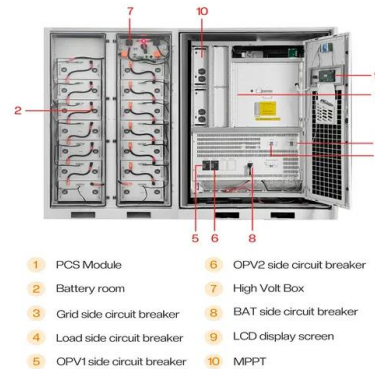

Turn Key Assembly

In electronics, "turnkey" describes a service or project solution where the provider manages all stages of the electronics manufacturing process, including ...