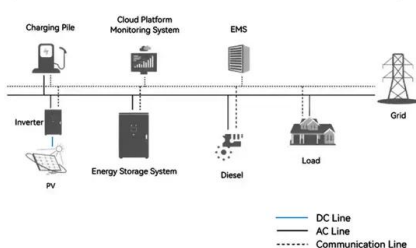

System Topology

How to Find a Mobile Home Blue Book Value Free

The NADA manufactured housing appraisal guide is the mobile home blue book report available to consumers. When valuing mobile homes, consider make, model, year, ...