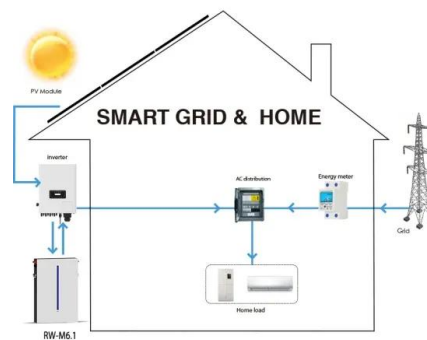

Outdoor Cabinet BESS
50 kWh/500 kWh Battery Storage System
Industrial and Commercial Energy Storage

- **All in One**
  Integrating battery packs
- **Intelligent Integration**
  Integrated photovoltaic storage cabinet
- **High-capacity**
  50-500kWh
- **Rated AC Power**
  50-100kW
- **Degree of Protection**
  IP54
- **Altitude**
  3000m(>3000m derating)
- **Operating Temperature Range**
  -20-60°C(Derating above 50 °C)

Introducing New & Improved Mobile Web Data

Similarweb powers better business decisions with Market Intelligence insights for any site or app. Through an expansive methodology based on panel collection, ISP data, public data, and ...

Music

Visit the Music Channel to find today's top talent, featured artists, and playlists. Subscribe to see the latest in the music world. This channel was generated automatically by

Toyota Dealerships , Certified Toyota Dealers in Alpharetta

Our Toyota dealerships in the Alpharetta area are your one stop destination for a complete automotive experience. From the latest Toyota vehicles to a wide selection of certified pre ...