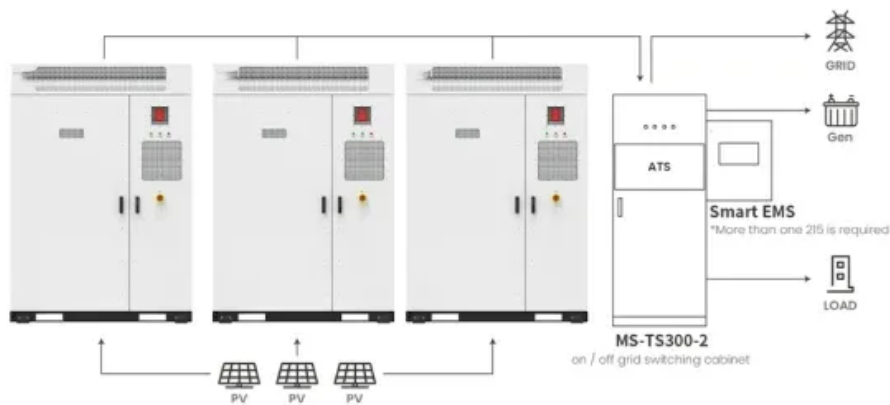

European Solar Energy Storage

Customized portable solar solution quotation in France 2025

Application scenarios of energy storage battery products