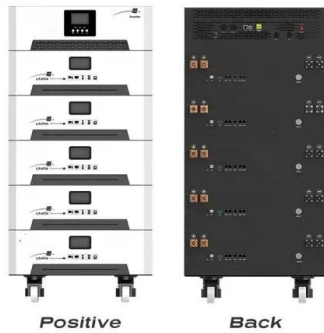

How to Remove, Reverse, or Break a Love Spell

How do you put a love spell on someone? There are many ways to put a love spell on another person. Typically, they involve pink or red candles, honey jars, aphrodisiac oils or ...

How to Break a Love Spell: 4 Ways to End a Relationship

Using black magic to break someone up is morally gray, so always be sure to do everything else in your power before trying a spell. We've compiled a list of five love-ending ...

[Similarweb's Data Accuracy](#)

Through Similarweb's robust data methodology, we provide statistically representative datasets that preserve variety across countries, industries, user groups, and devices, and have been ...

[Toyota Car Inventory in Atlanta](#)

Search the deals, trims, and available choices on brand new Toyota cars available for sale in Atlanta, GA using the web-based Toyota dealership inventory shopping tool.