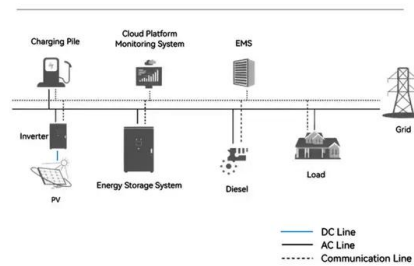

System Topology