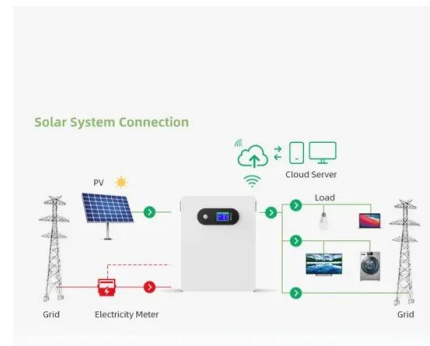

Shift5 Raises \$75 Million Series C to Scale Operational

4 days ago · Shift5, the leading Operational Intelligence platform for America's defense and transportation systems, today announced it has raised \$75M in Series C funding, led by ...