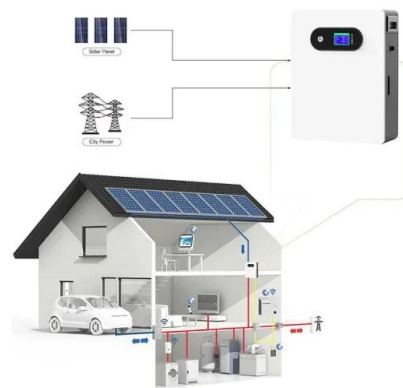

3 days ago · AI-powered F95Zone game data scraper with web interface. Extracts game information using Google Gemini, detects download sizes, and saves to Google Sheets. Built ...

F95Zone: The Complete Guide, Features and Its Best Alternatives