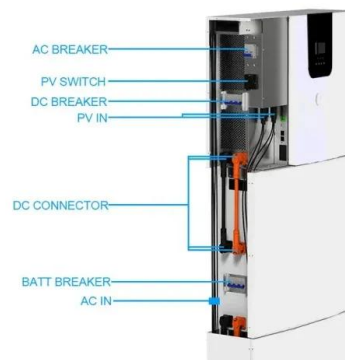

Powering Progress: Toronto's Electric Revolution

A vision inspired by Casa Loma's very own Sir Henry Pellatt, this story traces how hydroelectricity from Niagara Falls illuminated Toronto's streets, homes, and transit lines.