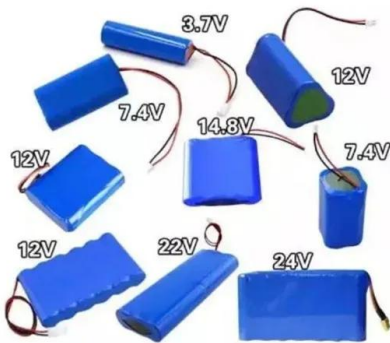

Learn More About Google's Secure and Protected Accounts

Sign in to your Google Account, and get the most out of all the Google services you use. Your account helps you do more by personalizing your Google experience and offering easy access ...