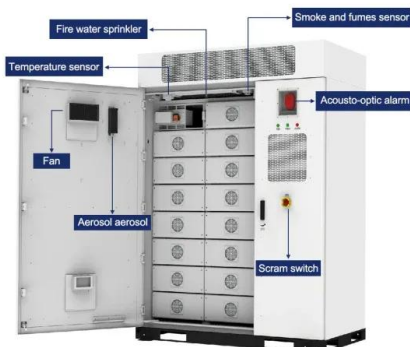

Music

With the Music app, enjoy over 100 million songs at your fingertips, plus albums, playlists, remixes, music videos, live performances, covers, and hard-to-find music you can't get