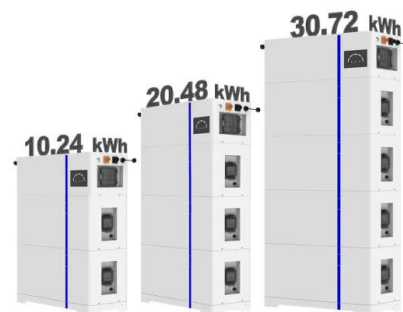

Android Facebook integration with invalid key hash

The Facebook SDK for Unity gets the wrong key hash. It gets the key from "C:Users"your user".androiddebug.keystore" and, in a perfect world, it should get it from the ...

ESS

Guadalajara (México)

Guadalajara es una ciudad mexicana capital del estado de Jalisco y cabecera del municipio homónimo. Está ubicada en el occidente del país, en la zona geográfica conocida como valle ...

Facebook Graph API error code list

Where can I find the official Graph API Error Code list? I have been using the Graph API for half a year, and in the past 6 months, the error code's format has