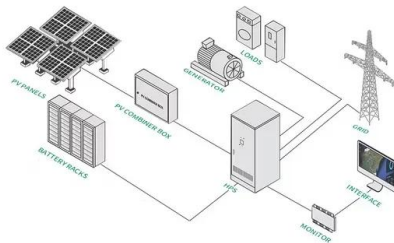

HTML input placeholder Attribute

The placeholder attribute specifies a short hint that describes the expected value of an input field (e.g. a sample value or a short description of the expected format). The short hint is displayed ...