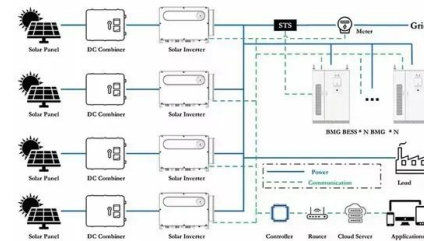

Woodland Park Zoo , Page 3 , OpenCarry

The way I see it, any regulation or attempt by them to prohibit firearms in the zoo is a legal nullity. While they may try to claim that, since the park is managed by the Woodland ...