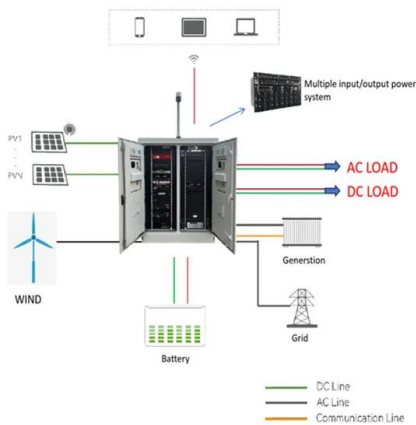

Dentist Bend, Dental Implants Bend, Root Canal Treatment Bend

In his dental office, he offers dental restorations and treatments like Dental Implants, Dental Crowns, Root Canal and Composite Fillings. He and his dental team, which includes dental ...