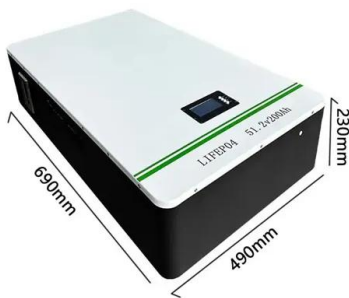

Microsoft

Our mission is to empower every person and every organization on the planet to achieve more. Subscribe to Microsoft's official channel to explore technology's role in making the ...