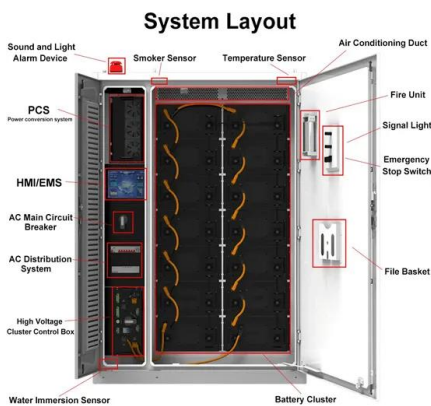

101 Thomson Rd, #06-01 United Square, Singapore 307591

Detailed information for 3 records at 101 Thomson Rd, #06-01 United Square. The oldest record at this address is 25 years old going back to 2000. The most common classification type is ...

[101 Thomson Road, Singapore, 307591](#)

28 offices are for lease at 101 Thomson Road, Singapore from S$135/month. Explore 1000's of offices for lease - call us or book your tours online - best price guarantee.

[4 types of knee implants](#)

Thinking about a total knee replacement? There are a few different kinds of knee implants that are used in this procedure. The different types are categorized by the materials ...

?Conventional Office?United Square, 101 Thomson Road 307591 ...

Located at premier commercial building in Singapore. It offers an average floor plate of 11,000 square feet and a total leasable office space of 300,000 square feet. The property provides ...