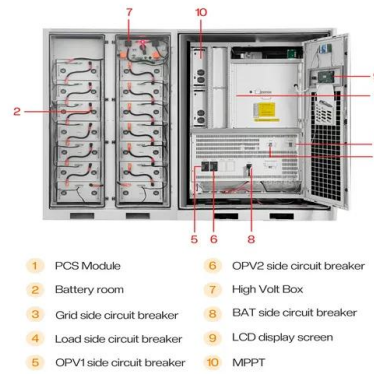

San Francisco, CA Weather Conditions

6 days ago · San Francisco Weather Forecasts. Weather Underground provides local & long-range weather forecasts, weatherreports, maps & tropical weather conditions for the San ...

Contact Us

For catalog requests, pricing, or partnerships, please visit:
<https://bialydom.kolobrzeg.pl>