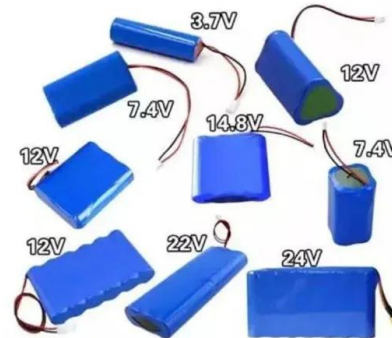

6 Best Hydration Bladders of 2025 , Tested & Rated

Each product was thoroughly tested hands-on during hiking, camping, trail running, backpacking, and other outdoor activities. We've traveled across the globe, visiting far-off ...