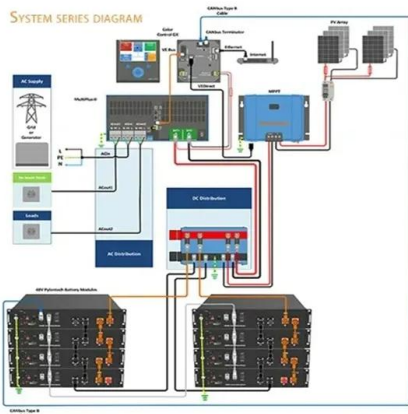

Microsoft campus

The Microsoft campus is the corporate headquarters of Microsoft Corporation, located in Redmond, Washington, United States, a part of the Seattle metropolitan area. Microsoft ...

[landlord US-WA] has anyone had good experience with Zillow

Given Zillow's popularity, the listings get plenty of visibility and generate an adequate number of leads for my units. The screening app is fairly simple and the background ...

ESS

(US) has anyone used Zillow cash offer? : r/RealEstate

Zillow offered 379 (approximately 364 after fees and repairs) and open door offered 365 (344 after fees). What gives? This is a really competitive offer and above what the comps ...