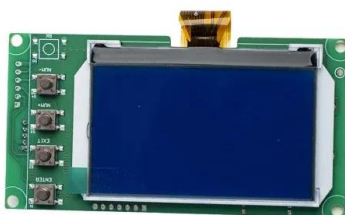

780kn Reviews , check if the site is a scam or legit

The review of 780kn is positive. The positive trust score is based on an automated analysis of 40 different data sources we checked online such as the technology ...