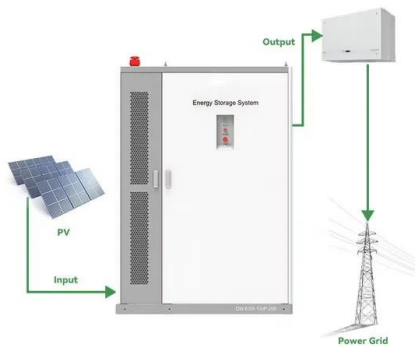

32 Great Abbott Elementary Quotes

With four seasons (so far), the series has truly cemented itself into pop culture and has given us a plethora of hilarious quotes to choose from--some from the main cast and ...

30 Facts About 1928

Table of Contents 1928: A Year of Innovation and Change 1928 was a year brimming with significant events, groundbreaking discoveries, and cultural shifts. Let's dive into ...

Unable to connect via RDP with Microsoft Account , Microsoft

...

Unable to connect via RDP with Microsoft Account Hello, I have a computer with a clean install of Windows 10 22H2 build 19045.4123. There is one local user account and one ...

151 Best Abbott Elementary Quotes (with Commentary)

Abbott Elementary is a remarkable show that encapsulates the joys and challenges of teaching in a public school setting. The quotes from this series reflect the humor, ...