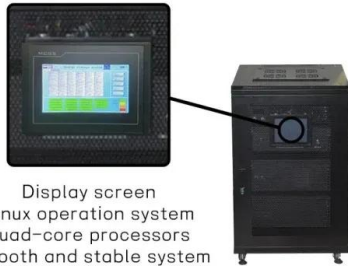

European Solar Energy Storage

Customized folding solar container quotation for China project

Customized folding solar container quotation for China project

Display screen
Linux operation system
quad-core processors
smooth and stable system