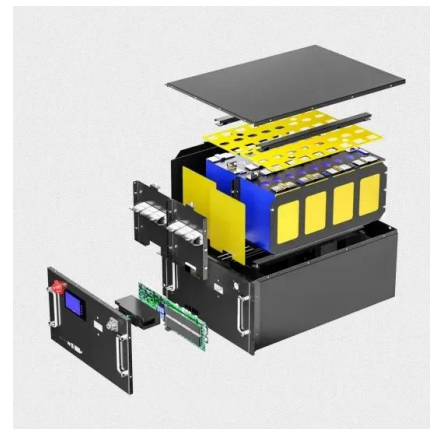

Shop HDPE Plastic Sheets , Standard & Custom Sizes , Acme Plastics

Browse our wide variety of HDPE Sheets and Panels. Strong and durable, HDPE sheets offer a wide set of applications across various industries. In stock & ready to ship.