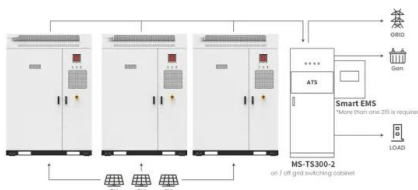

Application scenarios of energy storage battery products