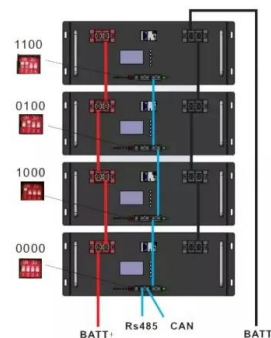

## Man charged with second-degree murder in double homicide in east Vancouver

Police say a 43-year-old man was taken into custody Wednesday night in Harrison Hot Springs, east of Vancouver. He has been charged with two counts of second-degree ...