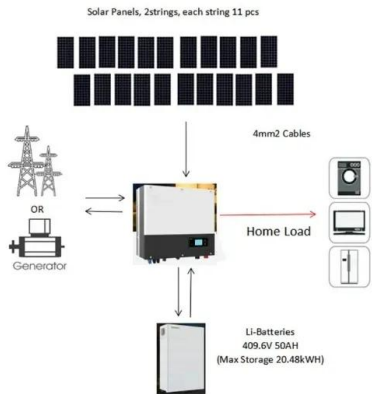

Apple Vacations Reviews 2025: Cost, Pros & Cons

Apple Vacations provides comprehensive travel packages to popular travel destinations. It specializes in all-inclusive resort stays, group travel arrangements and guided ...