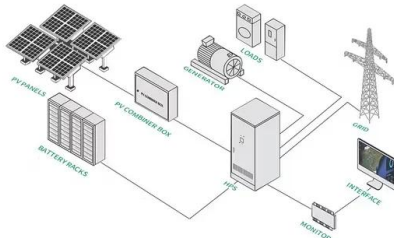

Manure Spreader Trucks BBI Manufactures exceptional Manure Spreader Trucks. The BBI Manure Spreader Truck is part of the Endurance Family of Spreaders. Truck Mount Manure ...