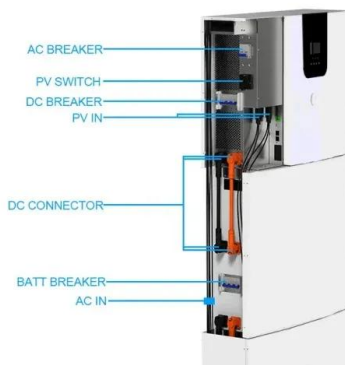

Manure Spreader Truck For Sale , Purple Wave Auction

Find quality used manure spreader truck for sale at Purple Wave Auctions. Browse our selection of manure spreader truck & place your bid today!