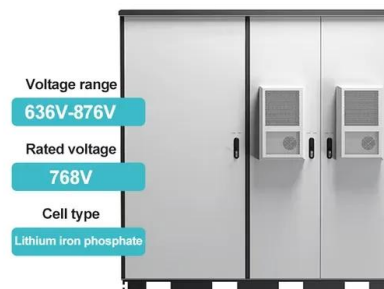

Adjusting a Liftmaster Garage Door Opener: Step-By-Step

Fine-tune your Liftmaster garage door opener with this easy step-by-step guide! Learn how to adjust settings for smooth operation and optimal performance.