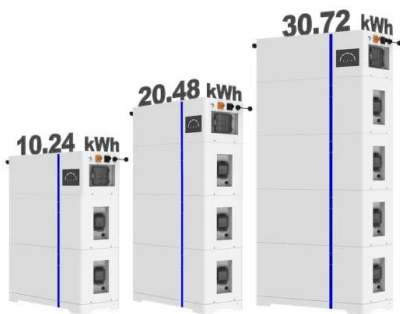

[Create Account](#)

Welcome to Pornhub , home of the best hardcore free porn videos with the hottest amateur models. Stream full-length scenes for free from your favorite porn studios 24/7!

ESS

Quick & Easy: How to Remove Shark Bite Plumbing Fittings

Quick & Easy: How to Remove SharkBite Plumbing Fittings Without Damaging Pipes. If you've ever worked on a plumbing project and needed a quick, reliable way to ...

What Is CRM Software? A Comprehensive Guide

Learn about CRM software -- what it is, how it works, how it uses AI, and the factors to consider as you choose the right CRM system for your business.