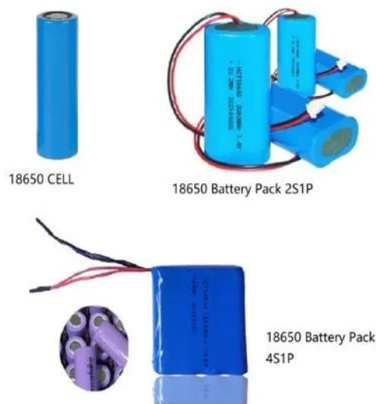

Get the official app on Android phones and tablets. See what the world is watching -- from the hottest music videos to what's popular in gaming, fashion, beauty, news, learning and ...