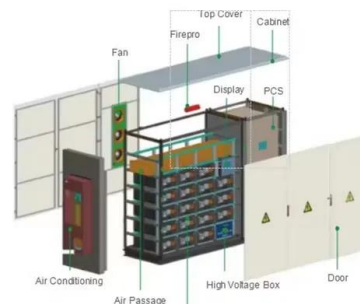

Start your Community

Communities are a dedicated space for you and your audience to connect with each other right from your channel. In your Community, your subscribers can start discussions about your ...