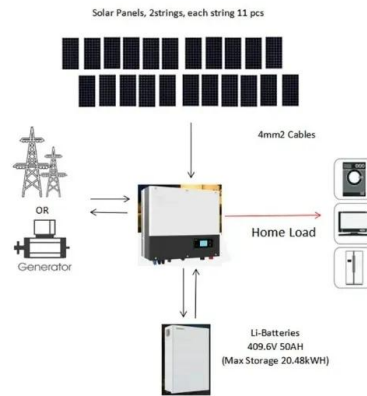

black-start, as