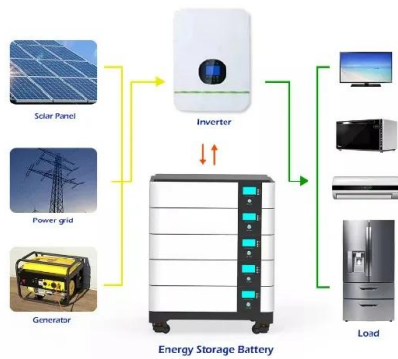

An Introduction to SYL Battery

The 1500V high-voltage energy storage battery system developed by SYL independently is the first 280Ah battery system that passed the UL 9540A test in China. With ...