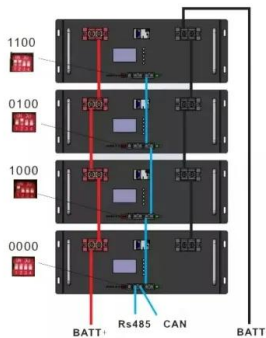

Texas: Broad Reach Power brings 200MW of battery storage plants online

The Houston-headquartered IPP said it now owns a 21GW portfolio of solar, wind and energy storage projects spread across five US states, including a move into California with a November 2020 project 25MW / 100MWh development project acquisition, for which it has contracted another Chinese supplier, SYL Battery.

syl

SYL (NINGBO) BATTERY CO., LTD. No. 23 Xingke Zhong Road, Meilin Street, Ninghai 315609 Ningbo City, Zhejiang Province PEOPLE'S REPUBLIC OF CHINA SUD IEC 62619 Batteries (Rechargeable Li-ion Battery System) The product was tested on a voluntary basis and