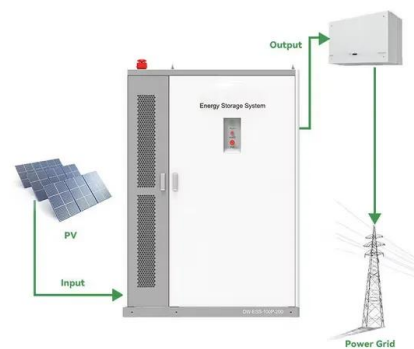

Hiku6 CS6L-460MS

Ref. CS6L-460MS With Hiku6 CS6L445-465MS solar panels you can choose between silver frame and black frame options. It has an impressive 25-year warranty on both the product and its production, ensuring its long-term ...