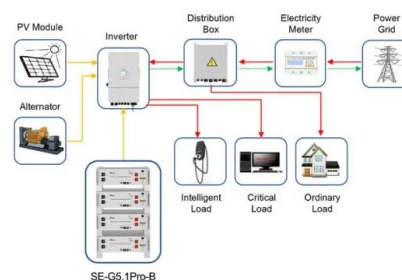

Panou solar fotovoltaic monocristalin Canadian Solar

...

CS6L-460MS este un panou solar cu rama neagra de la Canadian Solar dotat cu celule monocristaline, care ofera un nivel ridicat de eficienta energetica, mai subtire, mai compact si fara sacrificii, CS6L-460MS prezinta un avantaj fata de ...

Application scenarios of energy storage battery products