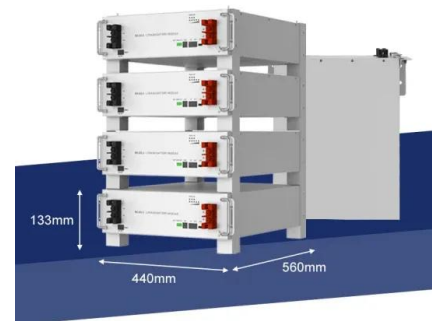

CSI Solar , HiKu6 CS6L-445-465MS , Solarmodul Datenblatt , ENF

Canadian Solar Inc. Solarmodul Serie HiKu6
CS6L-445-465MS. Ausführliches Profil mit Bilder,
Zertifizierung und PDF von Hersteller
CS6L-460MS CS6L-465MS