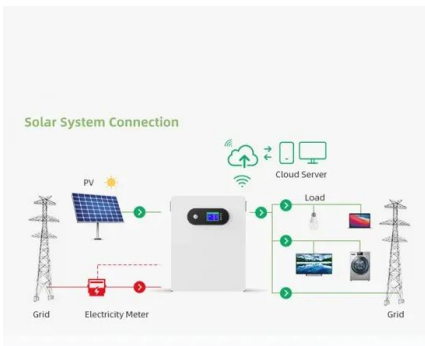

Calculator : Free Online Calculators

Online calculator for quick calculations, along with a large collection of calculators on math, finance, fitness, and more, each with in-depth information.