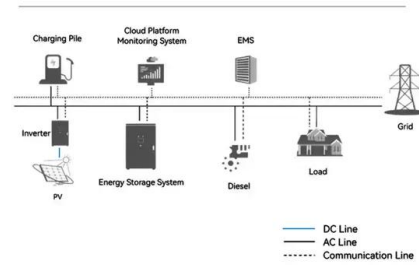

System Topology