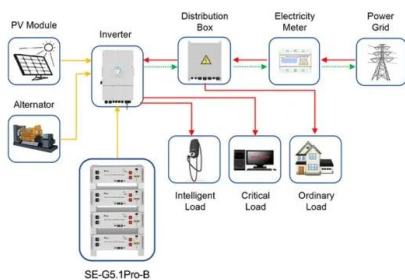

- ☒ IP65/IP55 OUTDOOR CABINET
- ☒ OUTDOOR TELECOM CABINET
- ☒ OUTDOOR ENERGY STORAGE CABINET
- ☒ 19 INCH

10 Best Hong Kong Hotels, Hong Kong (From $53)

Great savings on hotels in Hong Kong, Hong Kong online. Good availability and great rates. Read hotel reviews and choose the best hotel deal for your stay.

CEO MARKETS

Published News Articles For CEO's Across the World. Find a Published CEO Article from Small, Medium and Large Corporations. Get Noticed!! Who? location. Search. STARTUP CEOS. ...

Application scenarios of energy storage battery products

JNUG , Direxion Daily Junior Gold Miners Index Bull 2X

4 days ago · JNUG , A complete Direxion Daily Junior Gold Miners Index Bull 2X Shares exchange traded fund overview by MarketWatch. View the latest ETF prices and news for ...