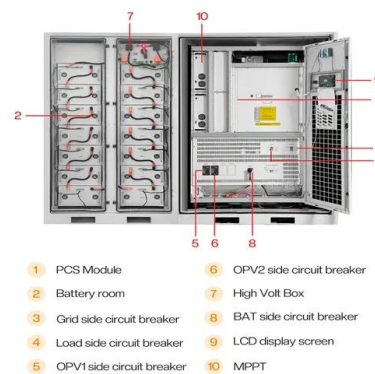

Editor Picks: The best Chiang Mai tours

In this article we here at TravelMag hope to bring you a cross-section of the best, from sampling the best street food to propelling yourself around the city on a bicycle. All ...